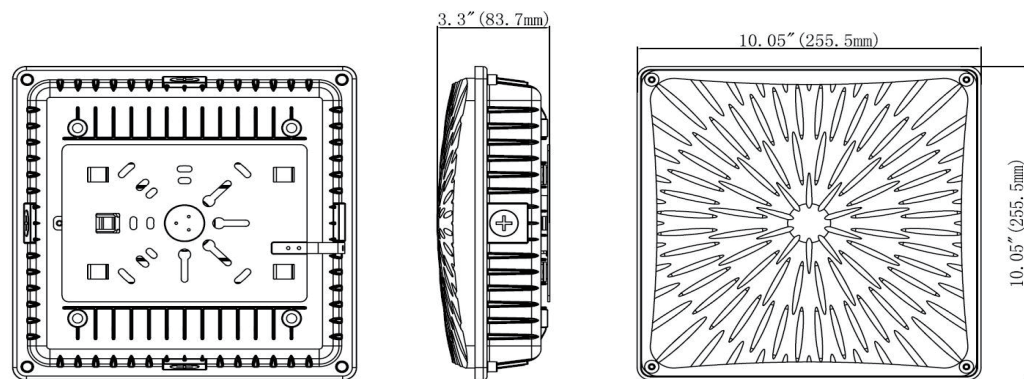

FUDAKIN™

LED LIGHTING

Product Parameters

MODEL	WATTS	INPUT VOLTAGE	LUMINOUS FLUX	CCT	CRI	BEAM ANGLE	WARRANTY	WORKING TEMP	MATERIAL
FDK-SCP-45-PF-XX-D	45W	AC100-277V	≥5850lm	3000K 4000K	≥80	150°	5 years	-30° -50° C	Aluminium & PC
FDK-SCP-65-PF-XX-D	65W	or AC200-480V	≥8775lm	5000K					

Product Dimensions

FDK-SCP-XX-PF-XX-D

Product Order Code

FDK	PF	XX	PF	XX	C
FUDAKIN	PRODUCT SERIES SCP - Slim Canopy Light	WATTAGE 45 - 45 watt 65 - 65 watt	INPUT VOLTAGE 27 - AC100-277V 48 - AC200-480V	CCT 30K - 3000K 40K - 4000K 50K - 5000K	CONTROL P27-277V Photocell P48-480V Photocell M - Motion Sensor